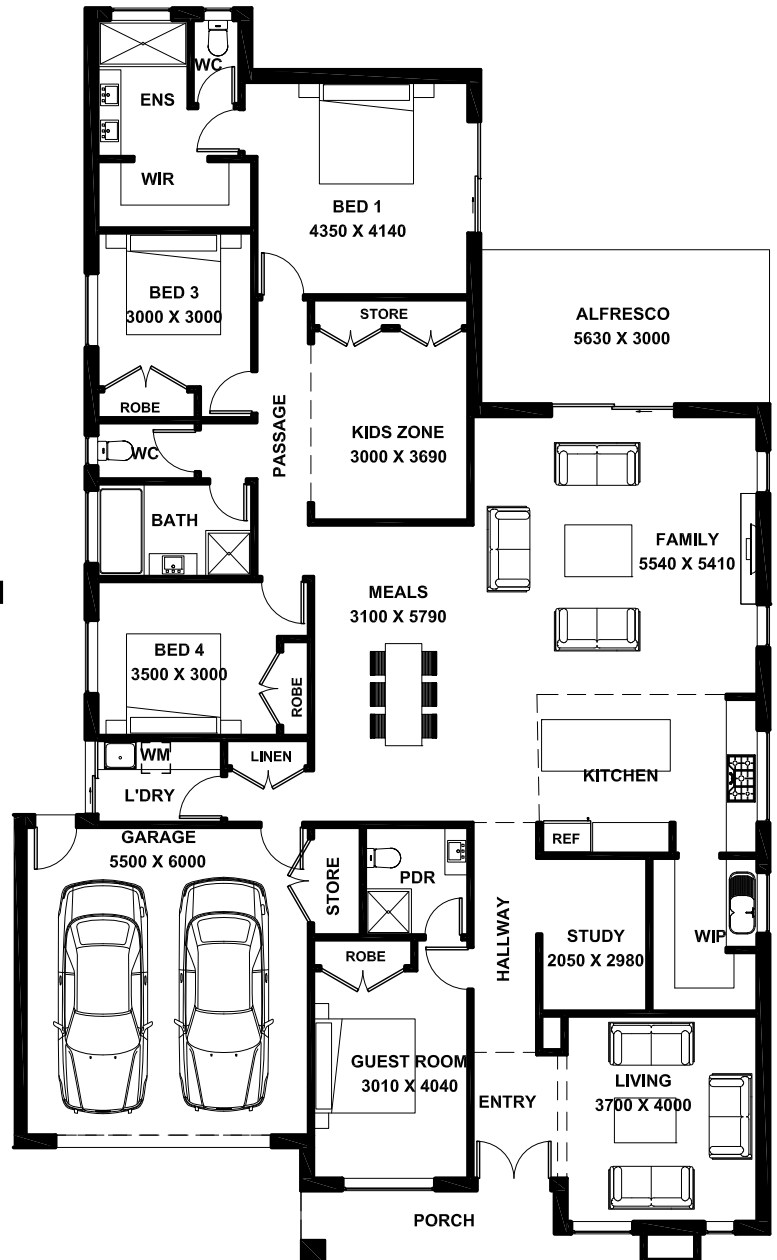

No 7 OCEAN WAY 31

 4

 3

 2

Land Size 441sqm

Specification

Total area 292.00sqm 31.43sq

Width 14.7m

Length 24.5m

Room dimensions

Family	5540 X 5410
Meals	3100 X 5790
Bed 1	4350 X 4140
Guest Room	3010 X 4040
Bed 3	3000 X 3000
Bed 4	3500 X 3000
Kids Zone	3000 X 3690
Living	3700 X 4000
Study	2050 X 2980
Garage	5500 X 6000