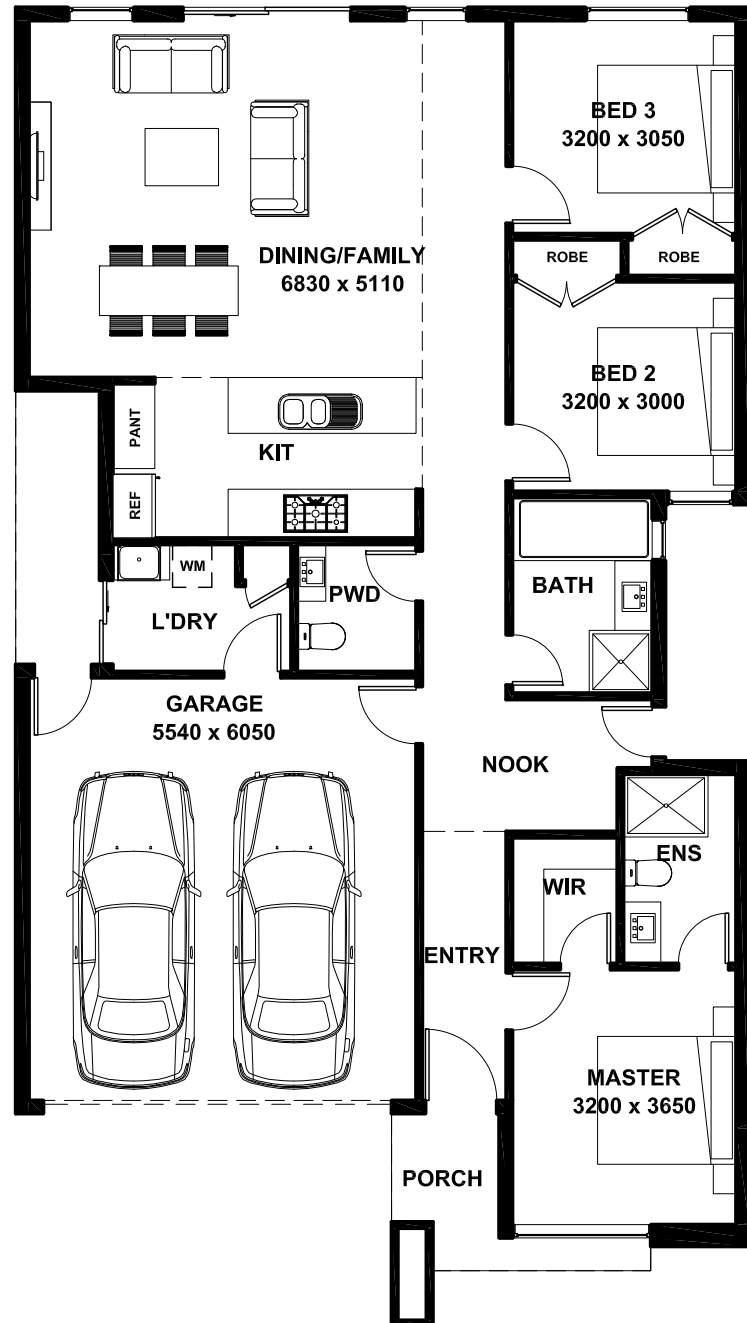

LIMEHOUSE AVENUE 28

 3

 2

 2

Land size 288sqm

Specification

Total area 177.00sq/m 19sq

Width 12m

Length 24m

Room dimensions

Family / Dining 6830 X 5110

Master Bed 3200 X 3650

Bed 2 3200 X 3000

Bed 3 3200 X 3050

Garage 5540 X 6050

SAKOON
HOMES