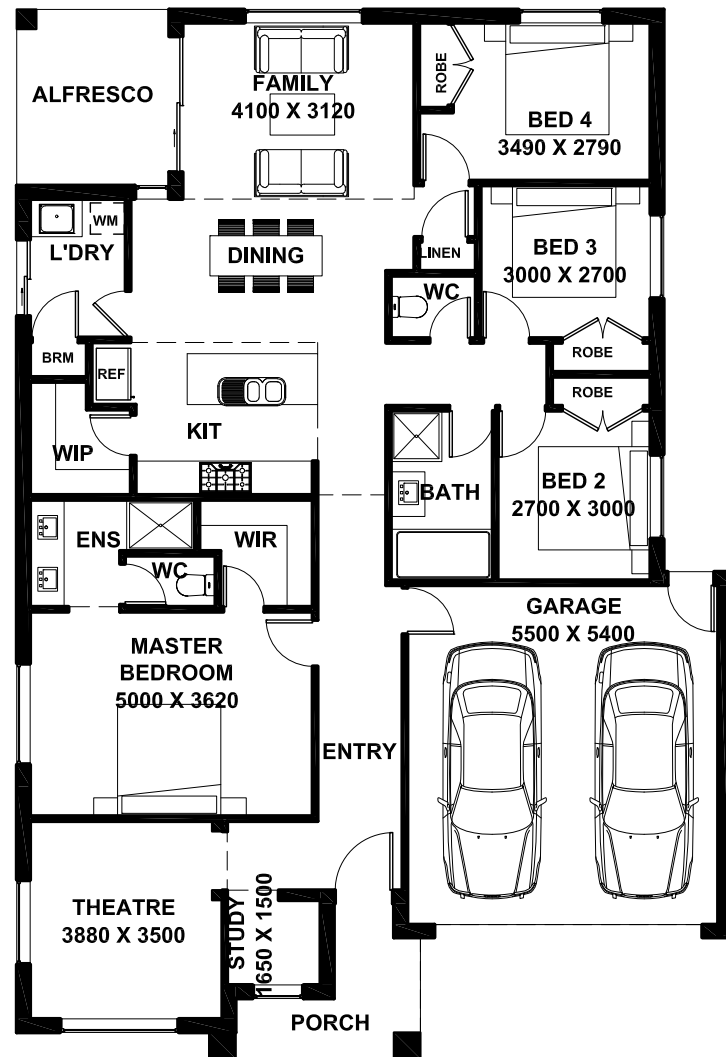

HUES STREET 22

4

2

2

Land size 312 sqm

Specification

Total area 312.00sq/m 33.6sq
 Width 13m
 Length 24m

Room dimensions

Family / Dining	5020 X 5660
Master Bed	5000 X 3620
Bed 2	2700 X 3000
Bed 3	3000 X 2700
Bed 4	3490 X 2790
Theatre	3880 X 3500
Study	1650 X 1500
Garage	5500 X 5400

SAKOON
HOMES