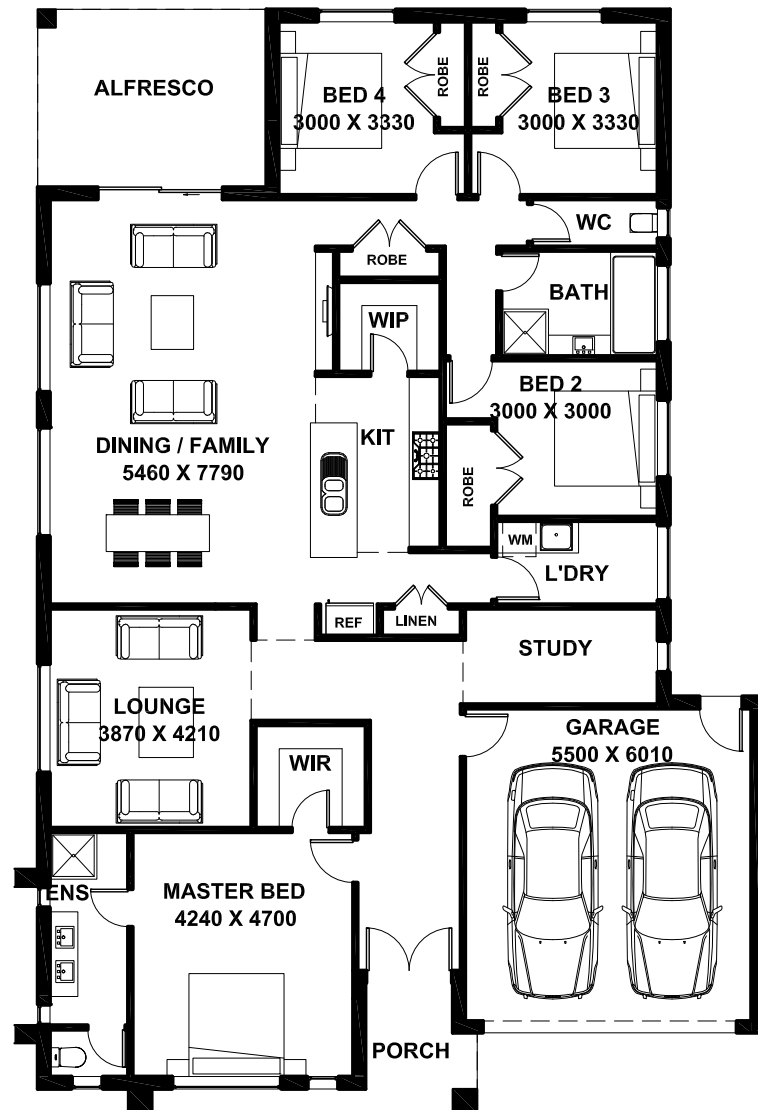

CHESTNUT STREET 27

4

2

2

Land size 392sqm

Specification

Total area 263.00sq/m 28.3sq

Width 14m

Length 28m

Room dimensions

Dining / Family	5460 x 7790
Master Bed	4240 x 4700
Bed 2	3000 X 3000
Bed 3	3000 X 3330
Bed 4	3000 X 3330
Lounge	3870 X 4210
Garage	5500 X 6010

SAKOON

HOMES