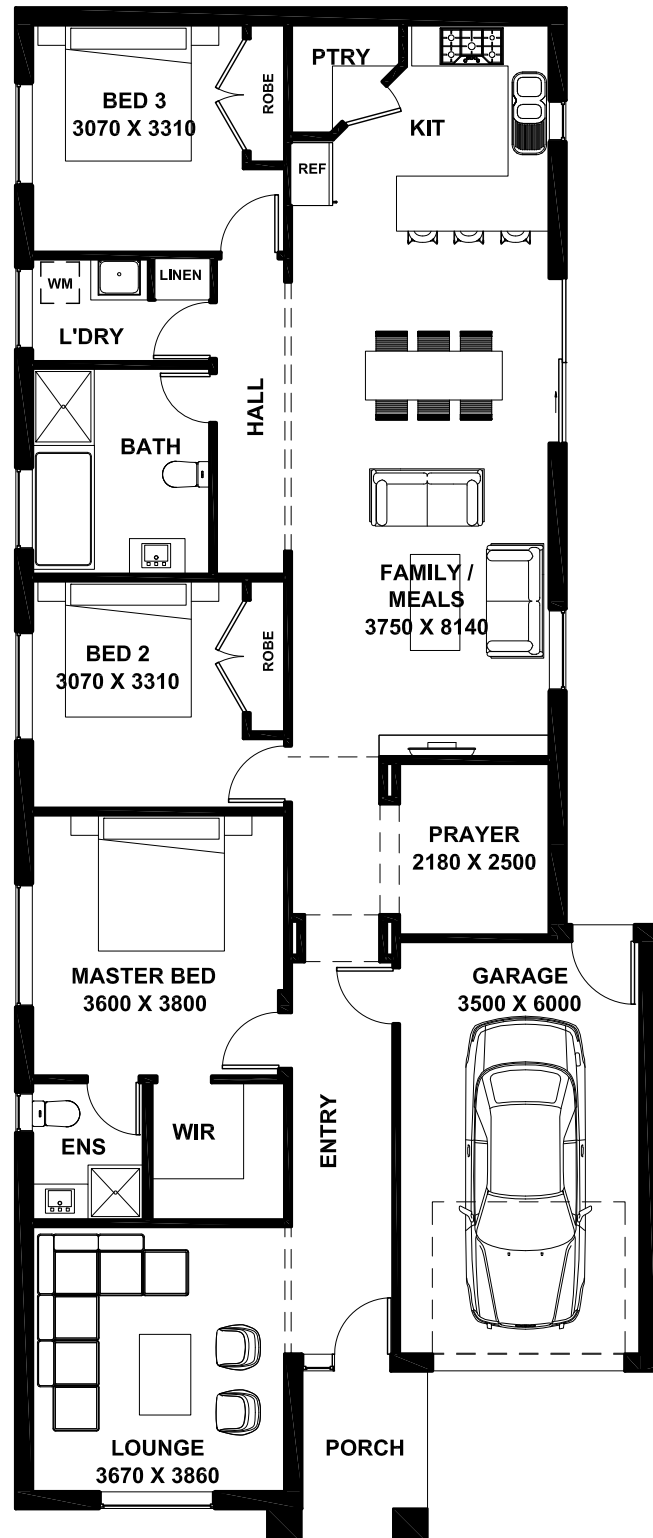

# THORNGROVE 19

Land size 294 sqm

## Specification

Total area 180.00sq/m 19.37sq  
 Width 10.5m  
 Length 28m

## Room dimensions

Family / Meals 3750 X 8140  
 Master Bed 3600 x 3800  
 Bed 2 3070 X 3310  
 Bed 3 3070 X 3310  
 Garage 3500 X 6000  
 Lounge 3670 x 3860  
 Prayer 2180 x 2500

**SAKOON**  
HOMES