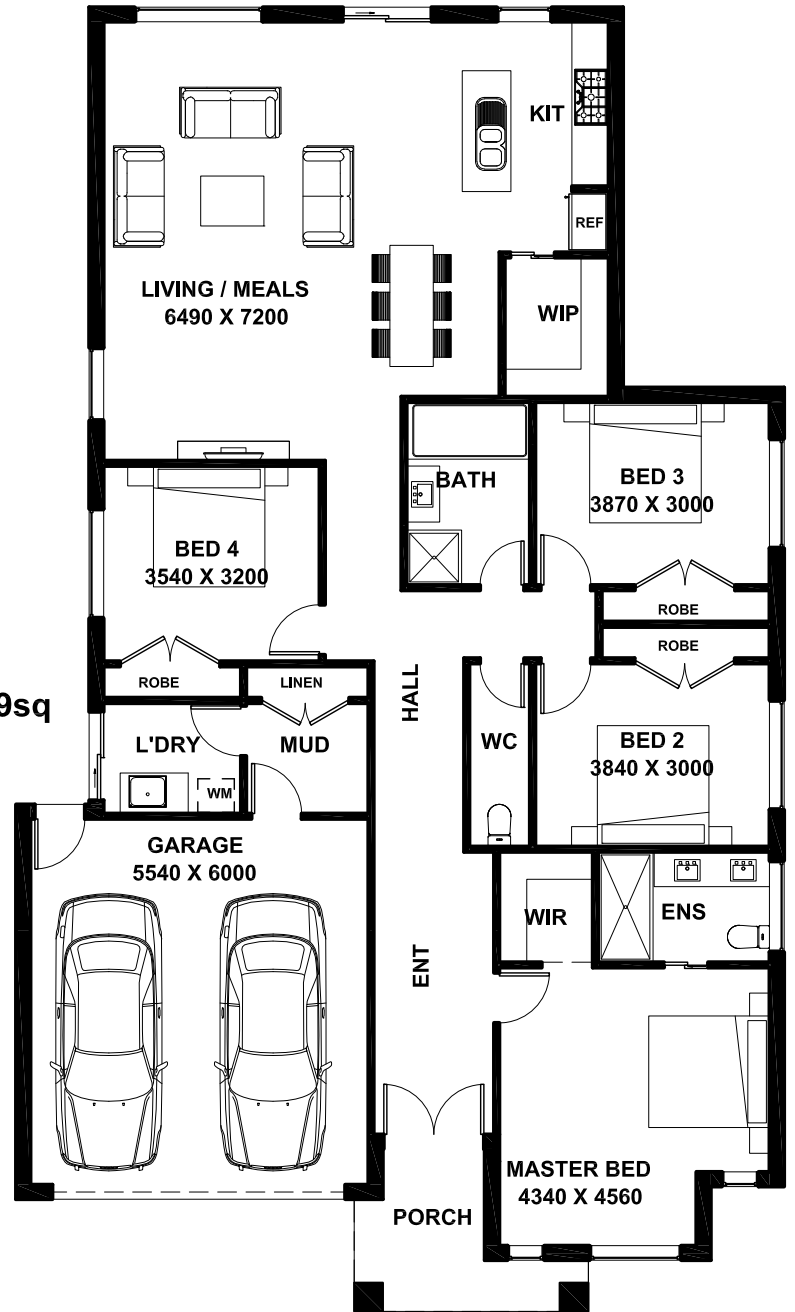

# ARMSTRONG ROAD 24

## Specification

Total area 182.00sq/m 19.59sq  
 Width 14m  
 Length 28m

## Room dimensions

Living / Meals 6490 x 7200  
 Master Bed 4340 X 4560  
 Bed 2 3480 X 3000  
 Bed 3 3870 x 3000  
 Bed 4 3540 x 3200  
 Garage 5540 X 6000

**SAKOON**  
HOMES