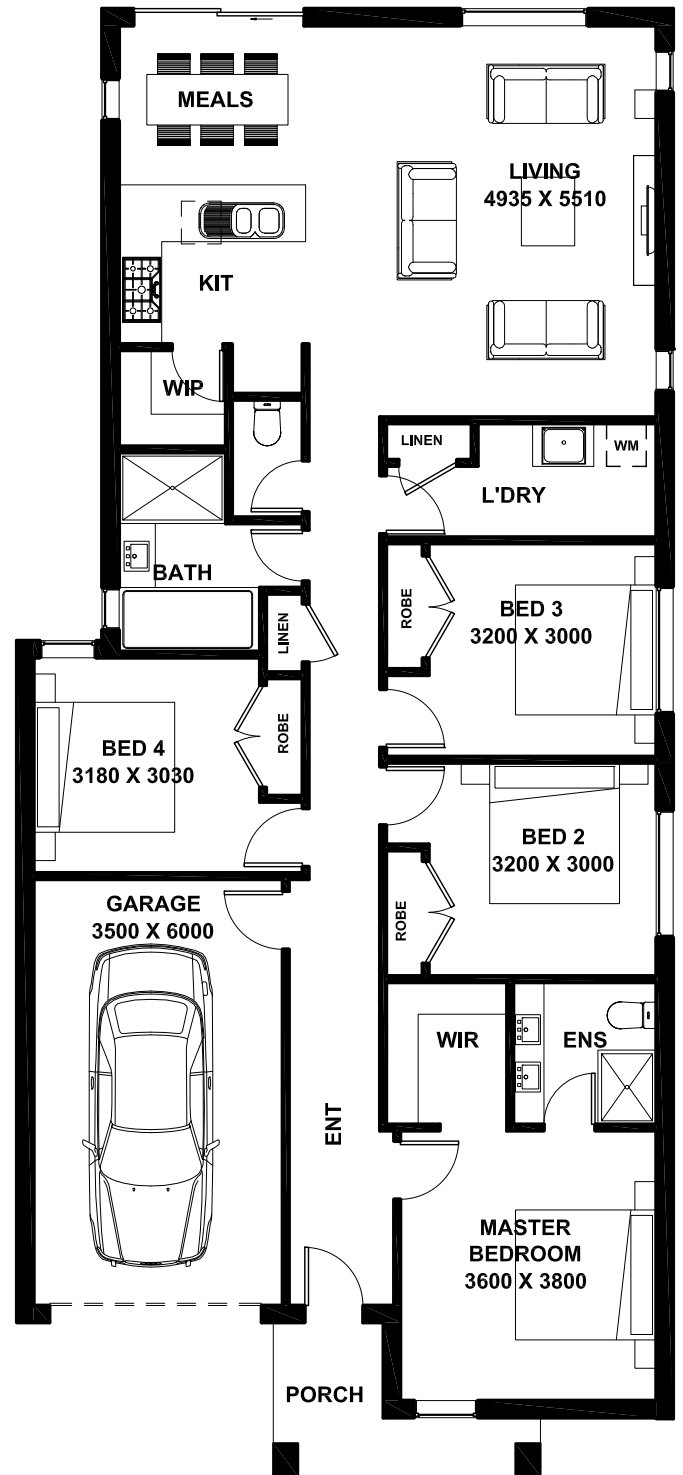

GRAND BOULEVARD 18

Land size 273 sqm

Specification

Total area 171.00sq/m 18.4sq
 Width 10.5m
 Length 26m

Room dimensions

Living / Meals	4935 x 5510
Master Bed	3600 x 3800
Bed 2	3200 x 3000
Bed 3	3200 x 3000
Bed 4	3180 x 3030
Garage	3500 x 6000

SAKOON
HOMES