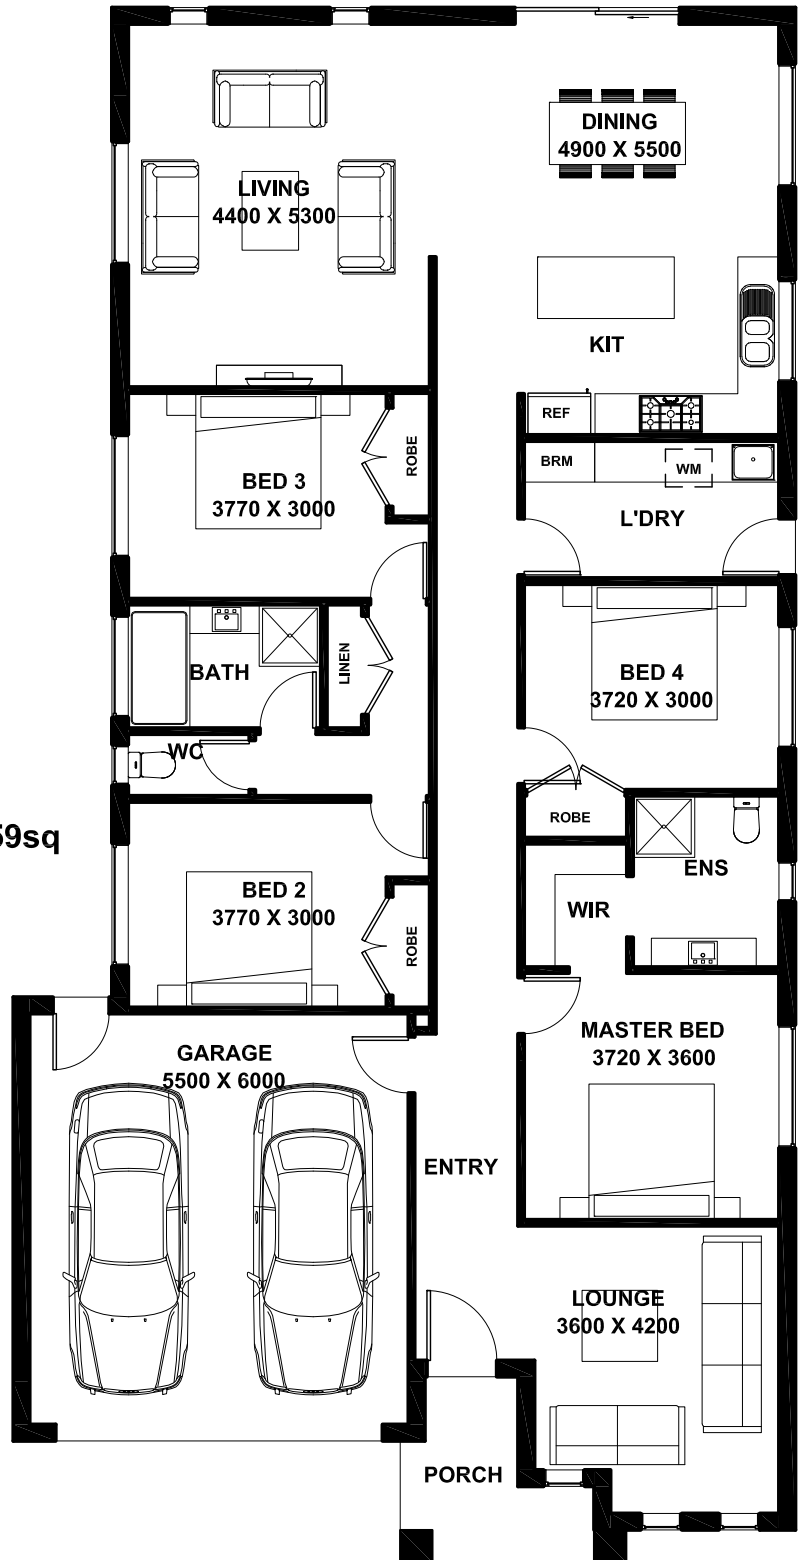

ERNE MEWS 24

Land size 375 sqm

Specification

Total area 182.00sq/m 19.59sq
 Width 12.5m
 Length 30m

Room dimensions

| | |
|------------|-------------|
| Living | 4400 x 5300 |
| Dining | 4900 x 5500 |
| Master Bed | 3720 X 3600 |
| Bed 2 | 3770 X 3000 |
| Bed 3 | 3770 X 3000 |
| Lounge | 3600 X 4200 |
| Garage | 5500 x 6000 |